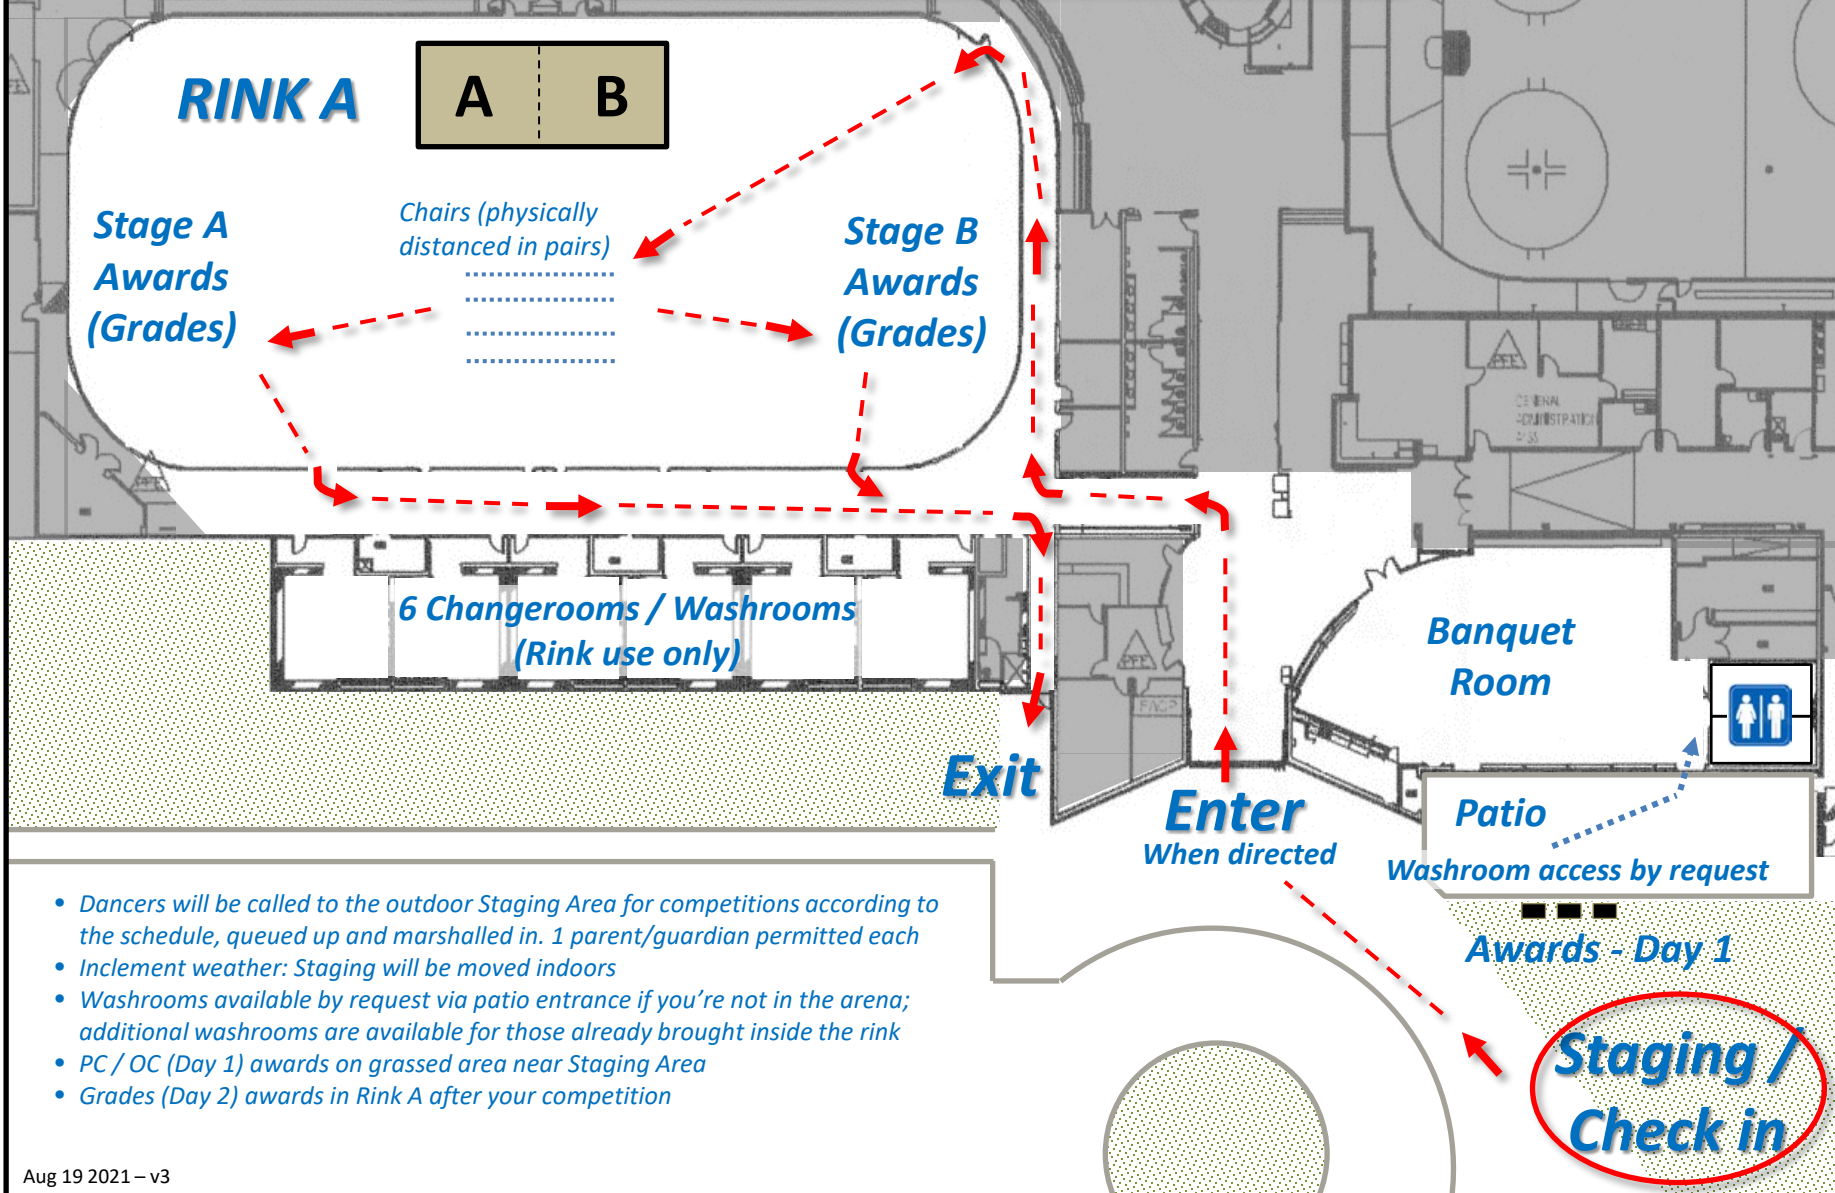

2021 Golden Horseshoe Feis

Site Plan - Milton Sports Centre

- Dancers will be called to the outdoor Staging Area for competitions according to the schedule, queued up and marshalled in. 1 parent/guardian permitted each
- Inclement weather: Staging will be moved indoors
- Washrooms available by request via patio entrance if you're not in the arena; additional washrooms are available for those already brought inside the rink
- PC / OC (Day 1) awards on grassed area near Staging Area
- Grades (Day 2) awards in Rink A after your competition